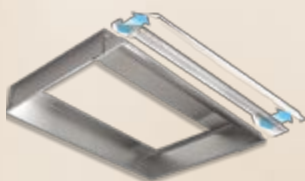

Liners for the RMIP Pro-Style Insert

Broan Elite Liners provide a beautiful way to finish your custom hood and protect your cabinetry. Designed to work with Broan Elite Pro-Insert and Power Packs, liners feature a 3" adjustable nose to provide application flexibility, and a 4" depth for excellent capture.

- Brushed stainless steel finish.
- Liners protect custom hood and are available for 36", 42", 48" and 60" widths.
- Liners allow depth adjustment from 22½" to 25½". Fits stock 24" cabinets.
- Liners are based on the outside width of the custom hood.